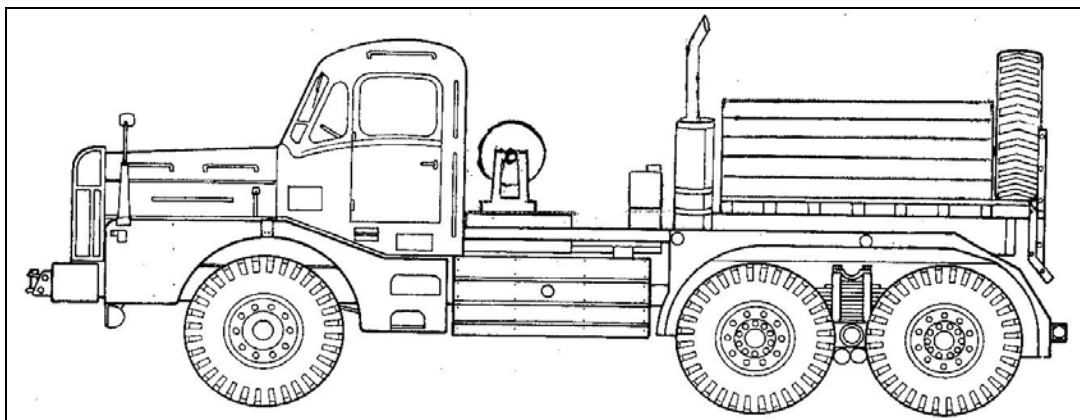

1. KF 24a Foden S83 4x2 day cab tractor unit £40.00
   KF 24b Foden S83 4x2 sleeper cab tractor unit £40.00
   KF 24c Foden S83 8x4 flatbed £60.00
   KF 25 Logging trailer and mount, as in Scammell Contractor KF 19c £24.00

The following kits are available with transfers:-

1. KF 16a RC Foden S39 4x2, Robsons of Carlisle, Border Prince/Banshee £42.00
   KF 13d RC Foden S20 8 wheel flatbed, Robsons of Carlisle, Border Dandy/Knight £62.00
   KF 13d JW Foden S20 8 wheel flatbed, J. Watkinson Ltd £62.00
   KF 13d RJ Foden S20 8 wheel flatbed, Richard Johnson & Nephew £62.00
   KF 14d RJ Foden S21 8 wheel flatbed, Richard Johnson & Nephew £62.00
   KF 17a BRS AEC 4x2, British Road Services £42.00
   KF 17b AF AEC 8 wheel flatbed, Alan Firmin £62.00

We have a limited number of the following J. Winnett kits from the original moulds. Please check availability.

1. KF 26 Scammell Samson 8x4, Pickfords £50.00
   KF 27 Scammell Samson Shamara £62.50

1. KF28 Thornycroft Antar Mk3/3A ballast tractor £125.00