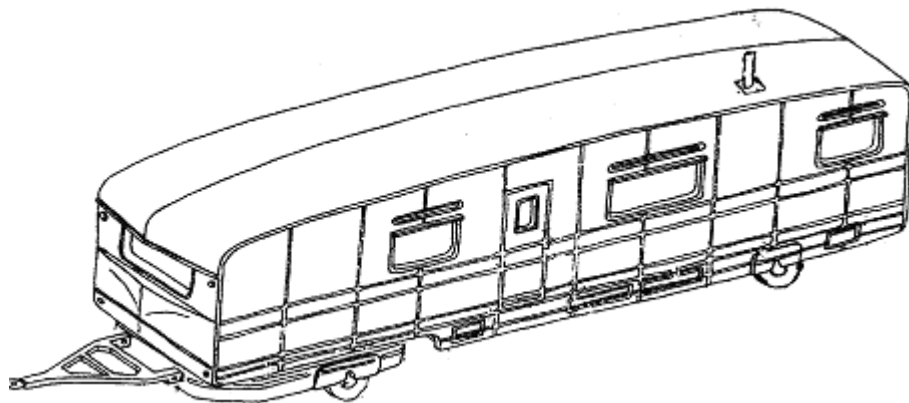

FAIRGROUND MODEL KITS

CT 1 1970's Showmans Living van, resin/whitemetal kit O.O.S.

GENERATORS: approx 50 x 17mm, £7.50 each

- CT 2A Six cylinder, square diesel tank with AEC radiator
- CT 2B " " " Albion radiator
- CT 2C " " " Atkinson rad
- CT 2D " " " ERF rad
- CT 2E " " " Foden rad
- CT 2F " " " Industrial rad
- CT 2G " " " Maudsley rad
- CT 2H " " " Bristol rad
- CT 2I " " " Leyland rad