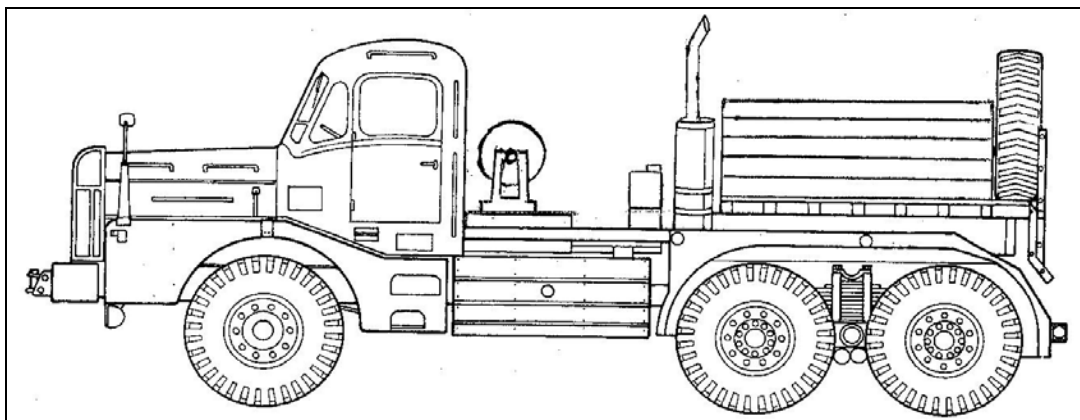

1. KF 24a Foden S83 4x2 day cab tractor unit £40.00
   KF 24b Foden S83 4x2 sleeper cab tractor unit £40.00
   KF 24c Foden S83 8x4 flatbed £60.00
   KF 25 Logging trailer and mount, as in Scammell Contractor KF 19c £24.00

The following kits are available with transfers:-

1. KF 16a RC Foden S39 4x2, Robsons of Carlisle, Border Prince/Banshee £42.00
   KF 13d RC Foden S20 8 wheel flatbed, Robsons of Carlisle, Border Dandy/Knight £62.00
   KF 13d JW Foden S20 8 wheel flatbed, J. Watkinson Ltd £62.00
   KF 13d RJ Foden S20 8 wheel flatbed, Richard Johnson & Nephew £62.00
   KF 14d RJ Foden S21 8 wheel flatbed, Richard Johnson & Nephew £62.00
   KF 17a BRS AEC 4x2, British Road Services £42.00
   KF 17b AF AEC 8 wheel flatbed, Alan Firmin £62.00

We have a limited number of the following J. Winnett kits from the original moulds. Please check availability.

1. KF 26 Scammell Samson 8x4, Pickfords £50.00
   KF 27 Scammell Samson Shamara £62.50

NEW KIT:

1. KF28 Thornycroft Antar Mk3/3A ballast tractor £125.00